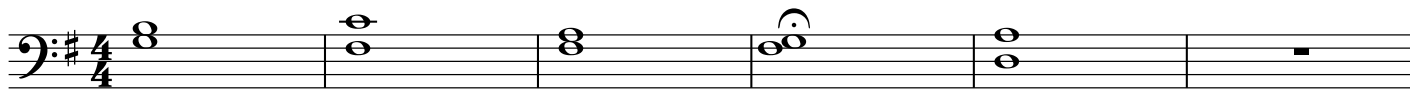

# Zelf Kiezen Hoogte

gecomponeerd in opdracht van Musidesk Rijnbrink

Eva Beunk  
2022

The musical score is written for Bb instruments in 4/4 time, with a key signature of one sharp (F#). It consists of five systems of music, each starting with a measure rest followed by four measures of chords. The chords are: System 1: F#4, C4, F#4, C4, F#4, C4, F#4, C4; System 2 (labeled 'A'): F#4, C4, F#4, C4, F#4, C4, F#4, C4; System 3 (labeled 'B'): F#4, C4, F#4, C4, F#4, C4, F#4, C4; System 4 (labeled 'C'): F#4, C4, F#4, C4, F#4, C4, F#4, C4; System 5 (labeled 'D'): F#4, C4, F#4, C4, F#4, C4, F#4, C4. The score concludes with a double bar line at the end of the fifth system.