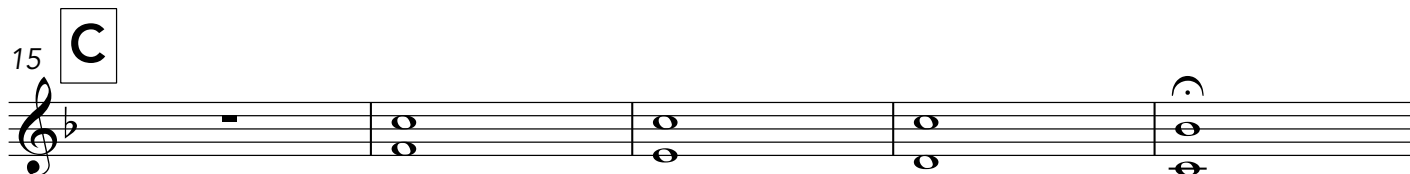

Zelf Kiezen Hoogte

gecomponeerd in opdracht van Musidesk Rijnbrink

Eva Beunk
2022