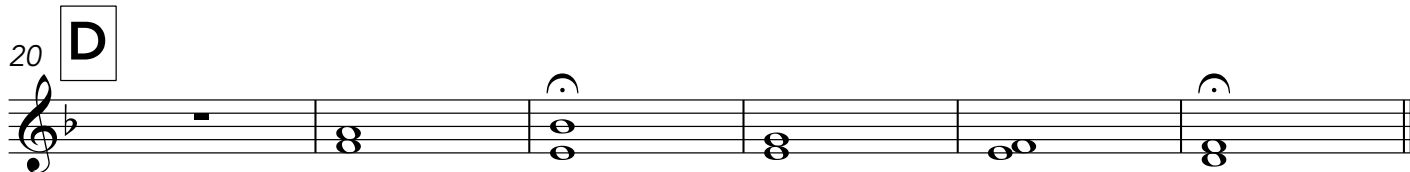

Zelf Kiezen Hoogte

gecomponeerd in opdracht van Musidesk Rijnbrink

Eva Beunk
2022