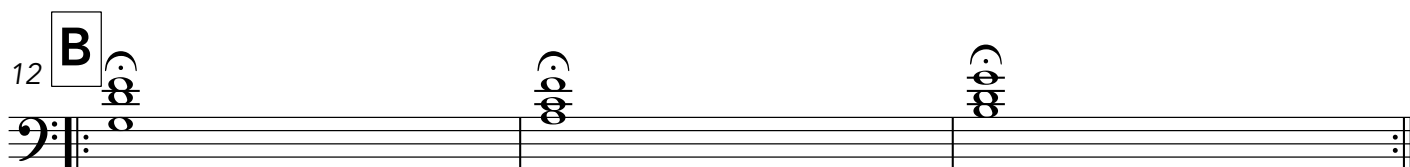

Zelf Kiezen

Hoogte

gecomponeerd in opdracht van Musidesk Rijnbrink