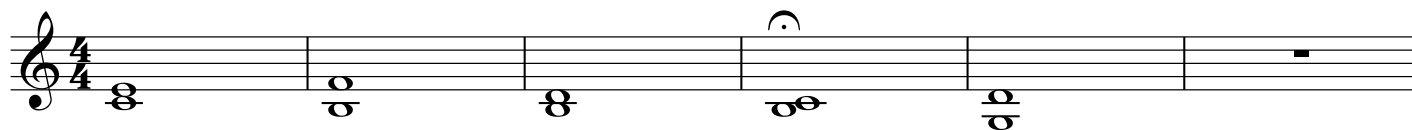

Zelf Kiezen

Hoogte

gecomponeerd in opdracht van Musidesk Rijnbrink