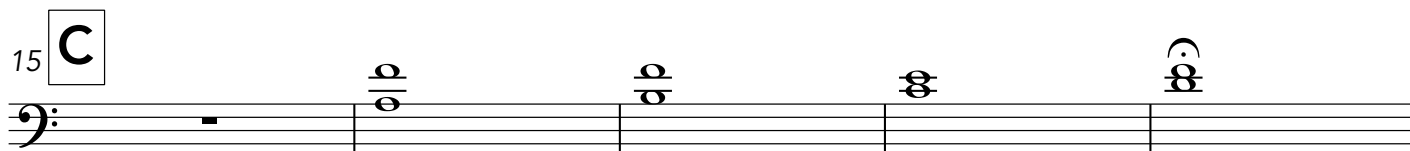

Zelf Kiezen

Hoogte

gecomponeerd in opdracht van Musidesk Rijnbrink