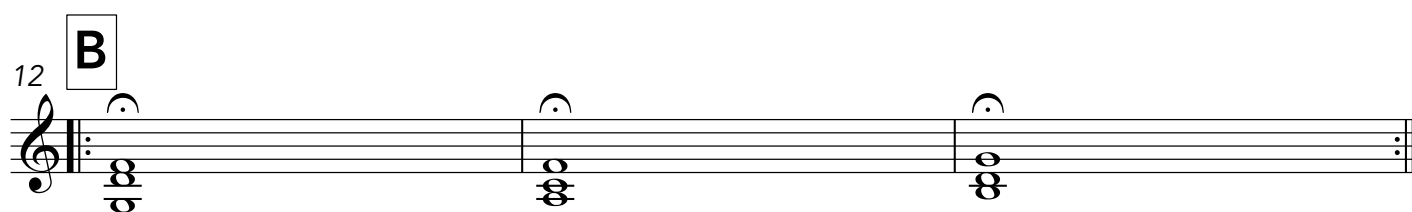

Zelf Kiezen

Hoogte

gecomponeerd in opdracht van Musidesk Rijnbrink