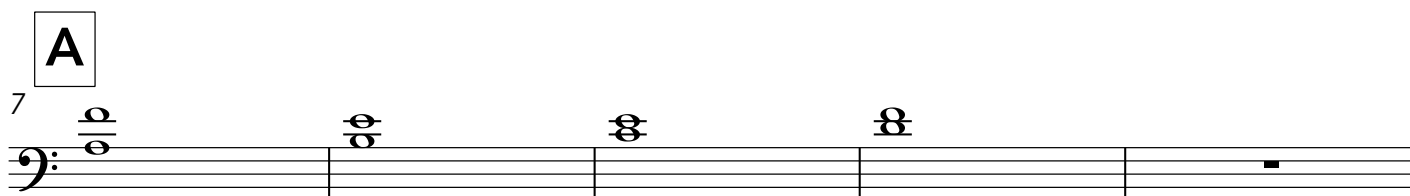

Zelf Kiezen

Hoogte

gecomponeerd in opdracht van Musidesk Rijnbrink