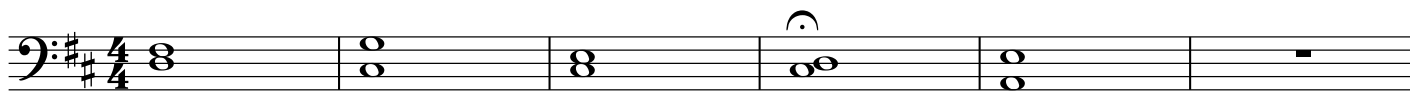

# Zelf Kiezen Hoogte

gecomponeerd in opdracht van Musidesk Rijnbrink

Eva Beunk  
2022

The musical score is written for Bb instruments in 4/4 time, with a key signature of one sharp (F#). It consists of five systems of music, each starting with a measure rest followed by four measures of chords. The chords are: System 1: F#4, C4, F#4, C4, F#4, C4, F#4, C4; System 2 (labeled 'A'): F#4, C4, F#4, C4, F#4, C4, F#4, C4; System 3 (labeled 'B'): F#4, C4, F#4, C4, F#4, C4, F#4, C4; System 4 (labeled 'C'): F#4, C4, F#4, C4, F#4, C4, F#4, C4; System 5 (labeled 'D'): F#4, C4, F#4, C4, F#4, C4, F#4, C4. The score concludes with a double bar line at the end of the fifth system.