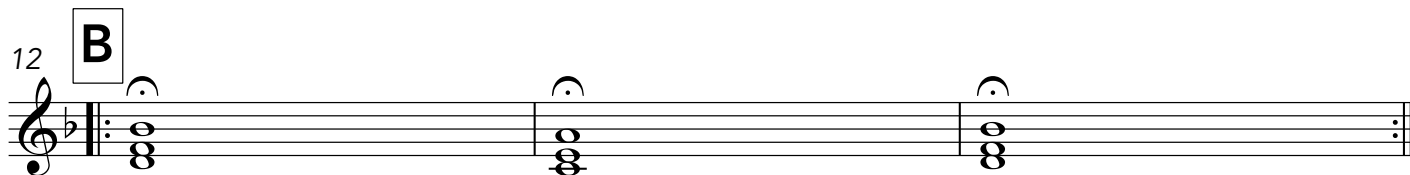

Zelf Kiezen Hoogte

gecomponeerd in opdracht van Musidesk Rijnbrink

Eva Beunk
2022