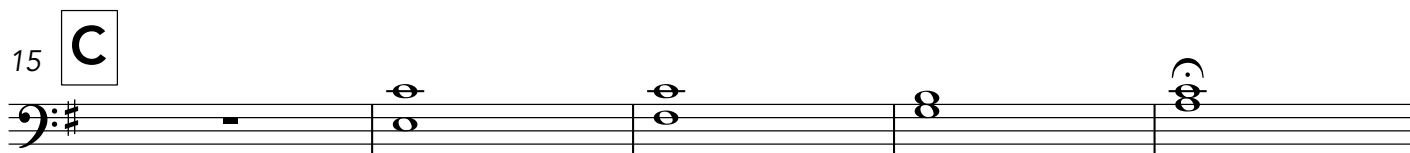

# Zelf Kiezen Hoogte

gecomponeerd in opdracht van Musidesk Rijnbrink

Eva Beunk  
2022

The musical score is written for Bb instruments in 4/4 time, with a key signature of one sharp (F#). It consists of five systems of music, each starting with a measure rest followed by four measures of chords. The chords are: System 1: F#4, C4, F#4, C4, F#4, C4, F#4, C4; System 2 (labeled 'A'): F#4, C4, F#4, C4, F#4, C4, F#4, C4; System 3 (labeled 'B'): F#4, C4, F#4, C4, F#4, C4, F#4, C4; System 4 (labeled 'C'): F#4, C4, F#4, C4, F#4, C4, F#4, C4; System 5 (labeled 'D'): F#4, C4, F#4, C4, F#4, C4, F#4, C4. The score concludes with a double bar line at the end of the fifth system.