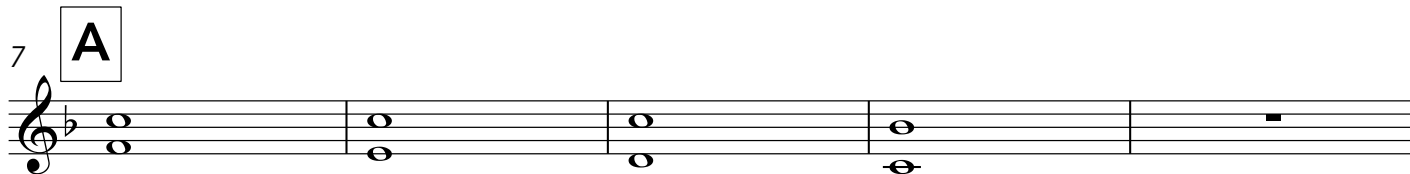

Zelf Kiezen Hoogte

gecomponeerd in opdracht van Musidesk Rijnbrink

Eva Beunk
2022