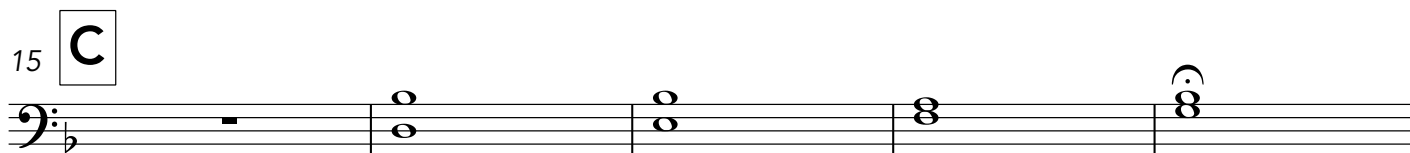

Zelf Kiezen

Hoogte

gecomponeerd in opdracht van Musidesk Rijnbrink