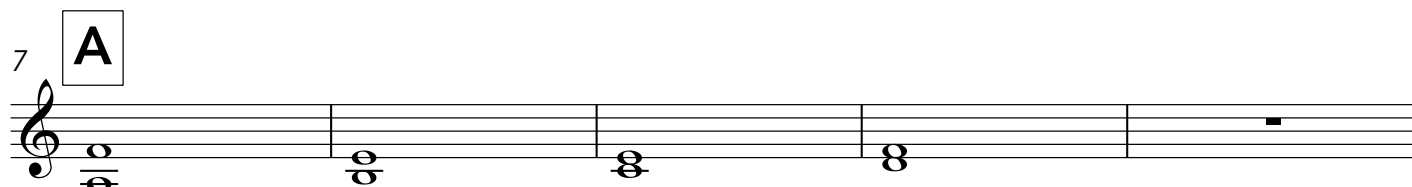

Zelf Kiezen

Hoogte

gecomponeerd in opdracht van Musidesk Rijnbrink