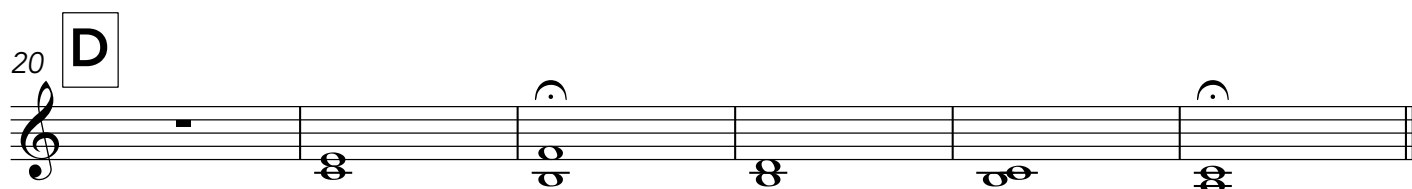

Zelf Kiezen

Hoogte

gecomponeerd in opdracht van Musidesk Rijnbrink