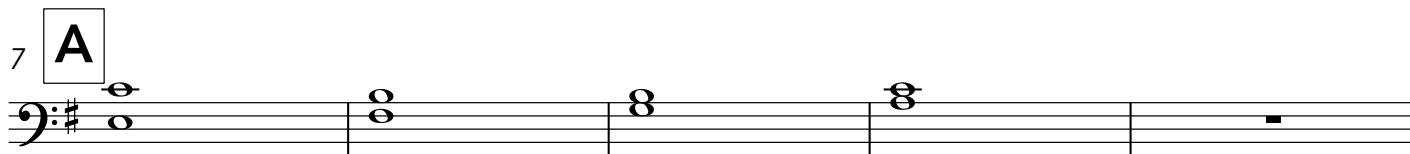

# Zelf Kiezen Hoogte

gecomponeerd in opdracht van Musidesk Rijnbrink

Eva Beunk  
2022

The musical score is written for Bb instruments in 4/4 time, with a key signature of one sharp (F#). It consists of five systems of music, each starting with a measure rest followed by four measures of chords. The chords are: System 1: F#4, C4, F#4, C4, F#4, C4, F#4, C4; System 2 (labeled 'A'): F#4, C4, F#4, C4, F#4, C4, F#4, C4; System 3 (labeled 'B'): F#4, C4, F#4, C4, F#4, C4, F#4, C4; System 4 (labeled 'C'): F#4, C4, F#4, C4, F#4, C4, F#4, C4; System 5 (labeled 'D'): F#4, C4, F#4, C4, F#4, C4, F#4, C4. The score concludes with a double bar line at the end of the fifth system.