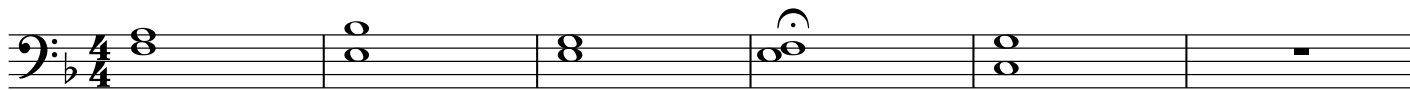

Zelf Kiezen

Hoogte

gecomponeerd in opdracht van Musidesk Rijnbrink