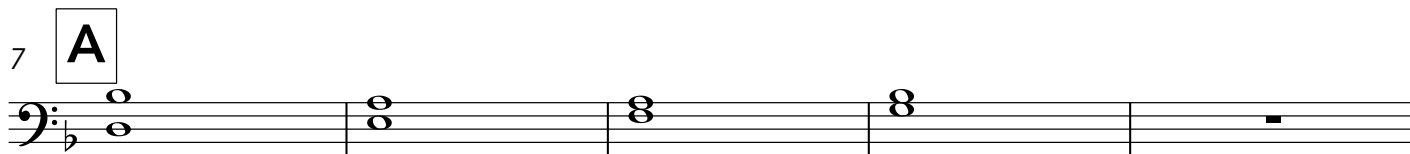

Zelf Kiezen

Hoogte

gecomponeerd in opdracht van Musidesk Rijnbrink